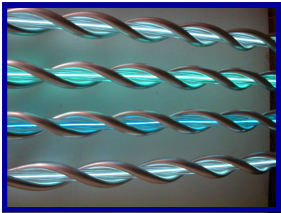

PANELS

Garden/Privacy Panels—
Internal/External Artworks
Laser cut from an extensive library or
consult with our in house graphic
designer for your unique look.

Available in all materials:

- Timber,
- Mild Steel,
- Core-ten (Rusty),
- Brass,
- Copper,
- Stainless Steel,
- Aluminium,

plain or powder coated or cut out of the unique Rimex material range.

Panels can be back lit using low energy LEDs.

Themes and murals are a specialty.

Lots of designs to choose from or we can be commissioned to realise your clients specific requirements.

Call, fax or email us your requirements on the contacts overleaf.

USES

The materials that we manufacture can be used to replace, enhance or change the appearance of many fabricated products from:

- Furniture
- Architectural trims and fittings
- Lighting
- Shop fittings
- Displays
- Bars
- Fences and Gates
- Hand railings
- Balustrades
- Water Features

Australian Twisted Steel P/L ACN 128041958

17A Elma Road
Cheltenham
Victoria 3192

Ph/Fax (03) 9532 0007
Mob 0447 TWISTY 0447894789
E-mail andrew@austwistedsteel.com

PO Box 507
Moorabbin
Victoria 3189

www.austwistedsteel.com

Available in most materials up to 100mm in diameter