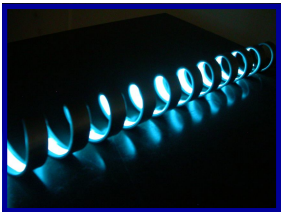

PANELS

Garden/Privacy Panels—
Internal/External Artworks
Laser cut from an extensive library or
consult with our in house graphic
designer for your unique look.

Available in all materials:

- Timber,
- Mild Steel,
- Core-ten (Rusty),
- Brass,
- Copper,
- Stainless Steel,
- Aluminium,

plain or powder coated or cut out of the unique Rimex material range.

Panels can be back lit using low energy LEDs.

Themes and murals are a specialty.

Lots of designs to choose from or we can be commissioned to realise your clients specific requirements.

Call, fax or email us your requirements on the contacts overleaf.

USES

The materials that we manufacture can be used to replace, enhance or change the appearance of many fabricated products from:

- Furniture
- Architectural trims and fittings
- Lighting
- Shop fittings
- Displays
- Bars
- Fences and Gates
- Hand railings
- Balustrades
- Water Features

Australian Twisted Steel P/L ACN 128041958

17A Elma Road
Cheltenham
Victoria 3192

Ph/Fax (03) 9532 0007
Mob 0447 TWISTY 0447894789
E-mail andrew@austwistedsteel.com

PO Box 507
Moorabbin
Victoria 3189

www.austwistedsteel.com

Available in most materials up to 100mm in diameter